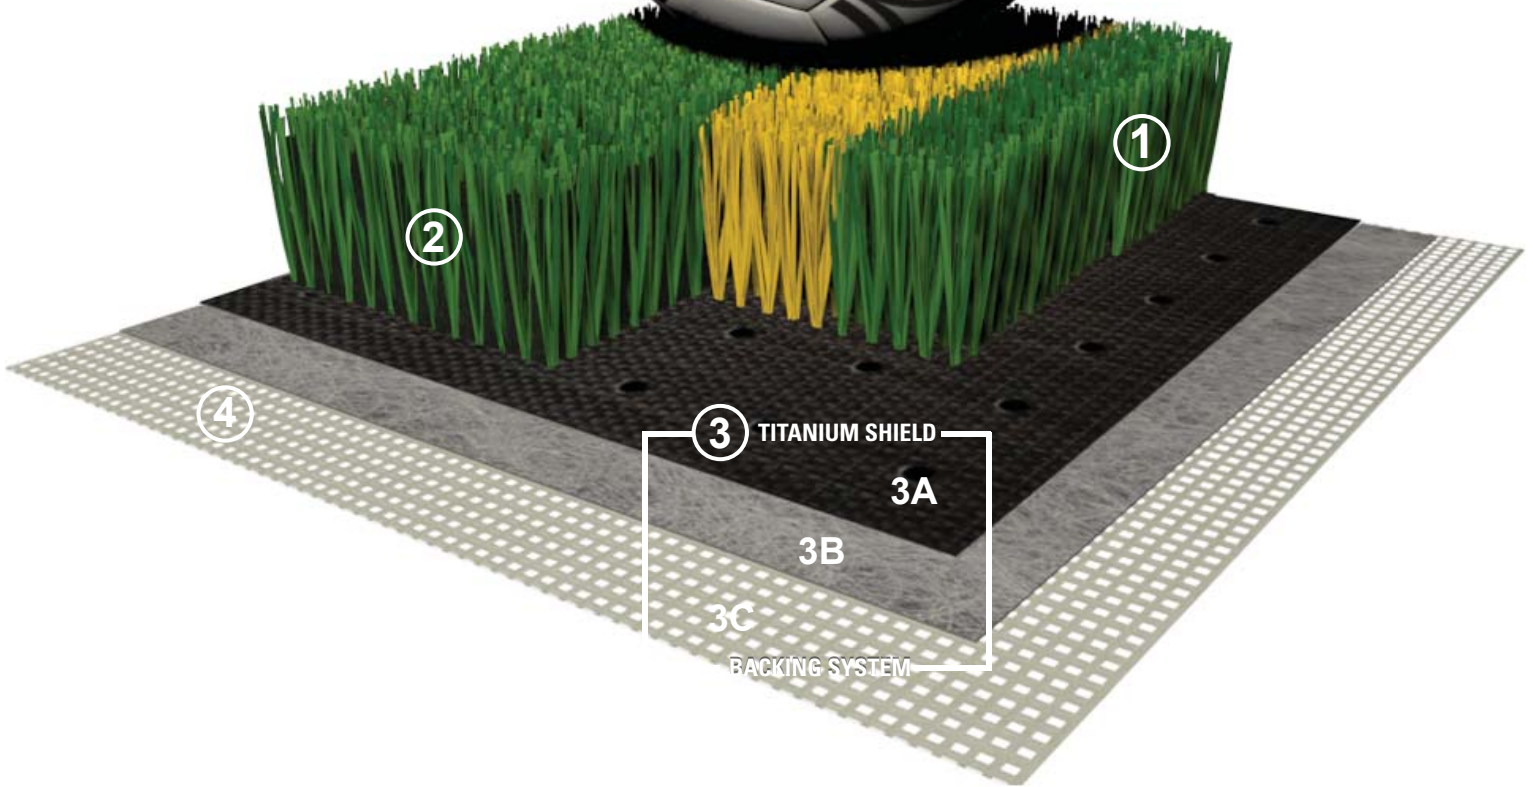

TURF NATION™

FC ELITE

PDS-FC ELITE PRODUCT DATA SHEET

FC ELITE SYNTHETIC TURF SYSTEM

- ① FC ELITE Monofilament turf fiber is made with QUAD for unsurpassed durability and performance.
- ② Specialized infill mixture designed to optimize performance and player safety.
- ③ **TITANIUM SHIELD BACKING SYSTEM**
Our premier backing system includes multiple layers for long lasting play and performance.
 - 3A. Woven 18-Pic Polybac to secure fiber retention.
 - 3B. Non-Woven 80-Gram Colbond affords maximum dimensional stability.
 - 3C. Woven 5-Pic synthetic layer to enhance seaming properties.
- ④ Premium grade urethane coating to ensure a superior tuft bind.

TURF NATION™

FC ELITE

The FC ELITE surface is engineered to be an affordable monofilament surface, robust and durable. v surfaces are purposefully designed to enhance player performance and maximize player safety.

FC ELITE FEATURES

SPECIFICATION	GRASS ZONE	PRODUCT SPECIFICATIONS: TA5457APUM
FIBER	MONOFILAMENT	GRASS ZONE: 54 oz.
SPACING	3/8 INCH GAUGE	9 STITCHES IN 3 INCHES
FIBER HEIGHT	2.25 INCHES / 57 MM	BACKING: 8 oz.
FIBER DENIER	10,800 DENIER / 12,000 DTEX	SECONDARY BACKING: 26 oz.
FIBER MICRONS	350	TOTAL SYSTEM WEIGHT: 88 oz.
FILAMENT STRUCTURE	6 FIBRILS	STANDARD COLOR: FIELD GREEN / OLIVE GREEN
FIBRIL WIDTH	0.0551 INCHES / 1.4 MM	AVAILABLE IN 2.00" AND 2.50" PILE HEIGHTS