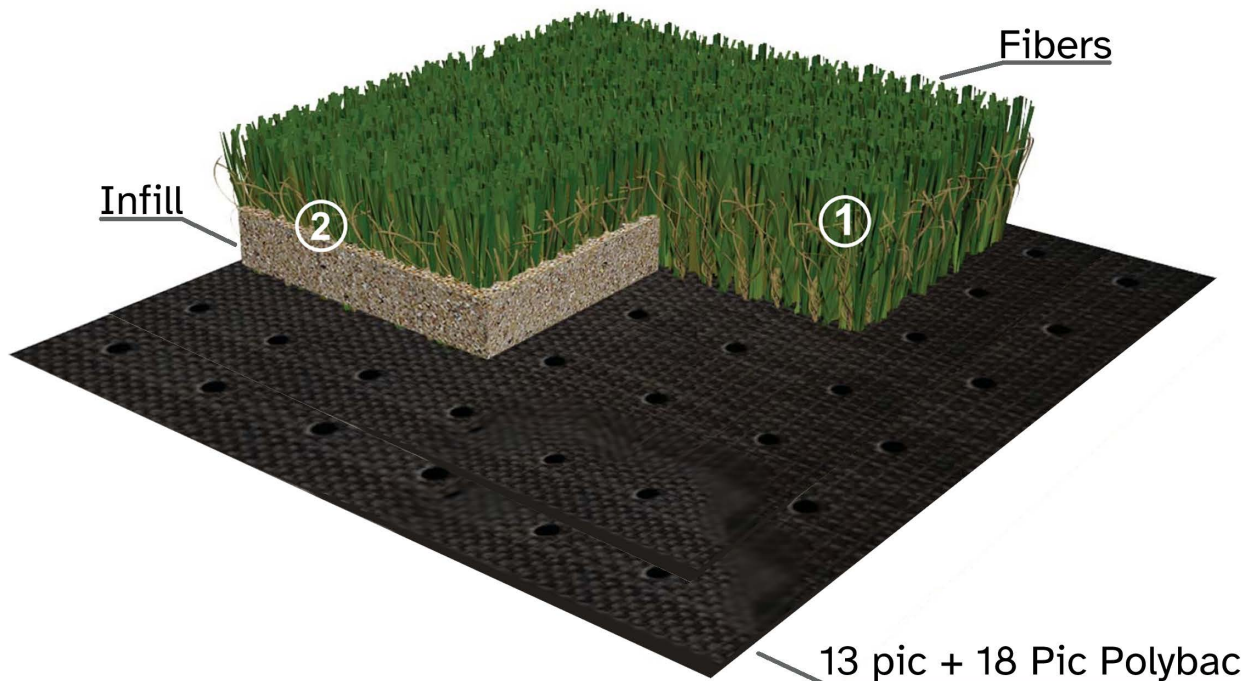

# TN-PET TURF

## TN-PET TURF FEATURES

STYLE NAME	TN-PET TURF
YARN #1 TYPE	10,800/8 Polyethylene Monofilament Yarn
YARN #2 TYPE	5,000/8 Polyethylene texturized thatch yarn
COLOR	Dual green color with or without tan thatch fibers
TOTAL DENIER	15,800
TOTAL DECITEX	17,555
DESCRIPTION	Polyethylene monofilament with a thatch
TOTAL YARN FACE WT	60oz
PRIMARY BACKING	13 Pic + 18 Pic Polybac
PRIMARY BACKING WT	6 oz
SECONDARY COATING	20 oz urethane
TOTAL PRODUCT WT	86 oz
PILE HEIGHT	1 "
STITCH RATE	as required
TUFTING GAUGE	3/8"
ROLL WIDTHS	15'
DRAINAGE PERFORATIONS	Yes

\*These specifications are standard and may vary slightly due to manufacturing tolerances or consumer specifications

\*YARN DYE LOTS MAY HAVE SOME VARIATION FROM STATED PANTONE COLORS, PLEASE REQUEST YARN SAMPLES FOR A MORE ACCURATE EXAMPLE OF THE COLORS USED